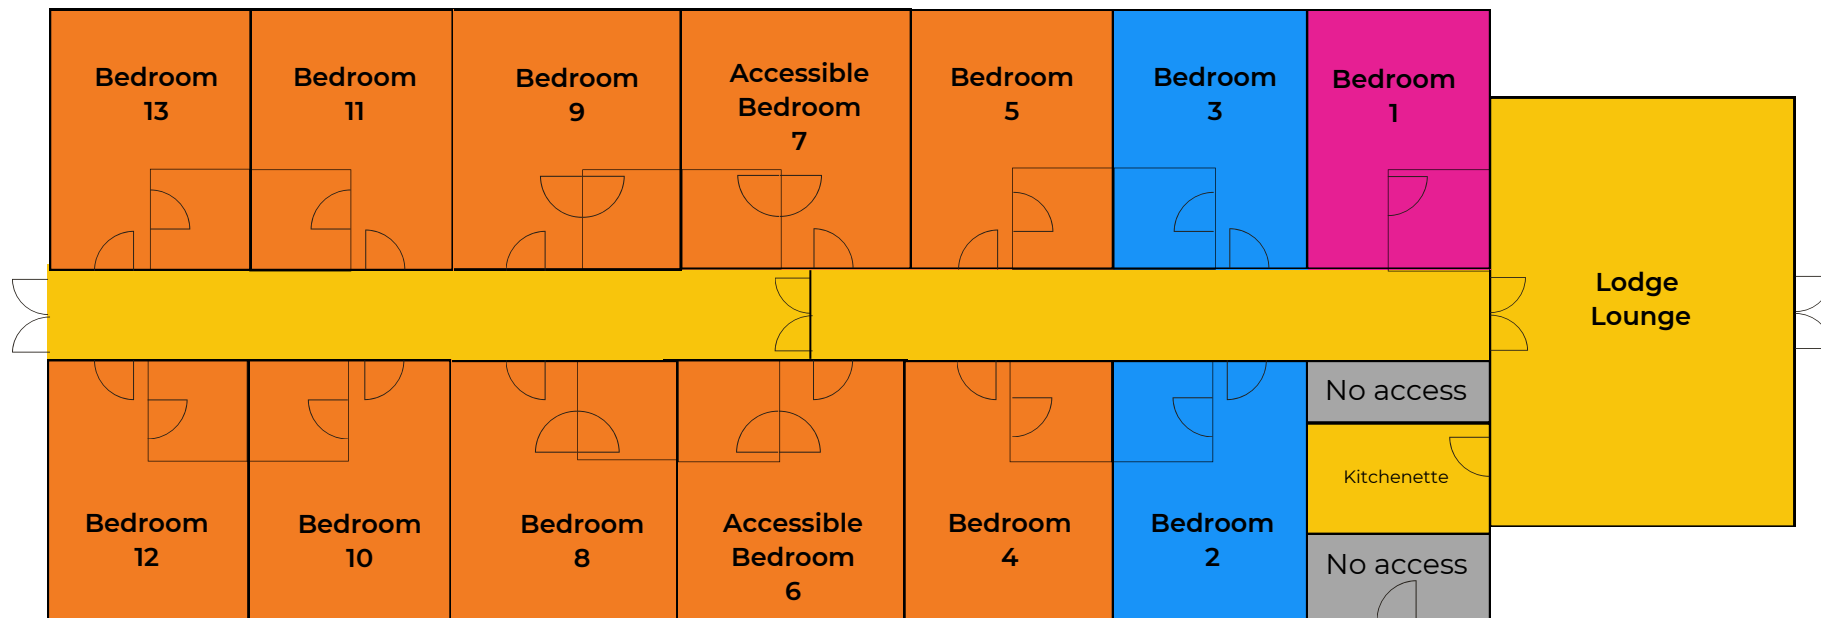

Windermere Lodge

- 2 Single Beds
- 4 Beds (2 Single Beds & 1 Bunk Bed)
- 5 Beds (1 Single Bed & 2 sets of Bunk Beds)

All bedrooms are ensuite with bath tubs (with shower over bath) except our accessible rooms which have wet rooms.

Lodge Plan is not to scale.