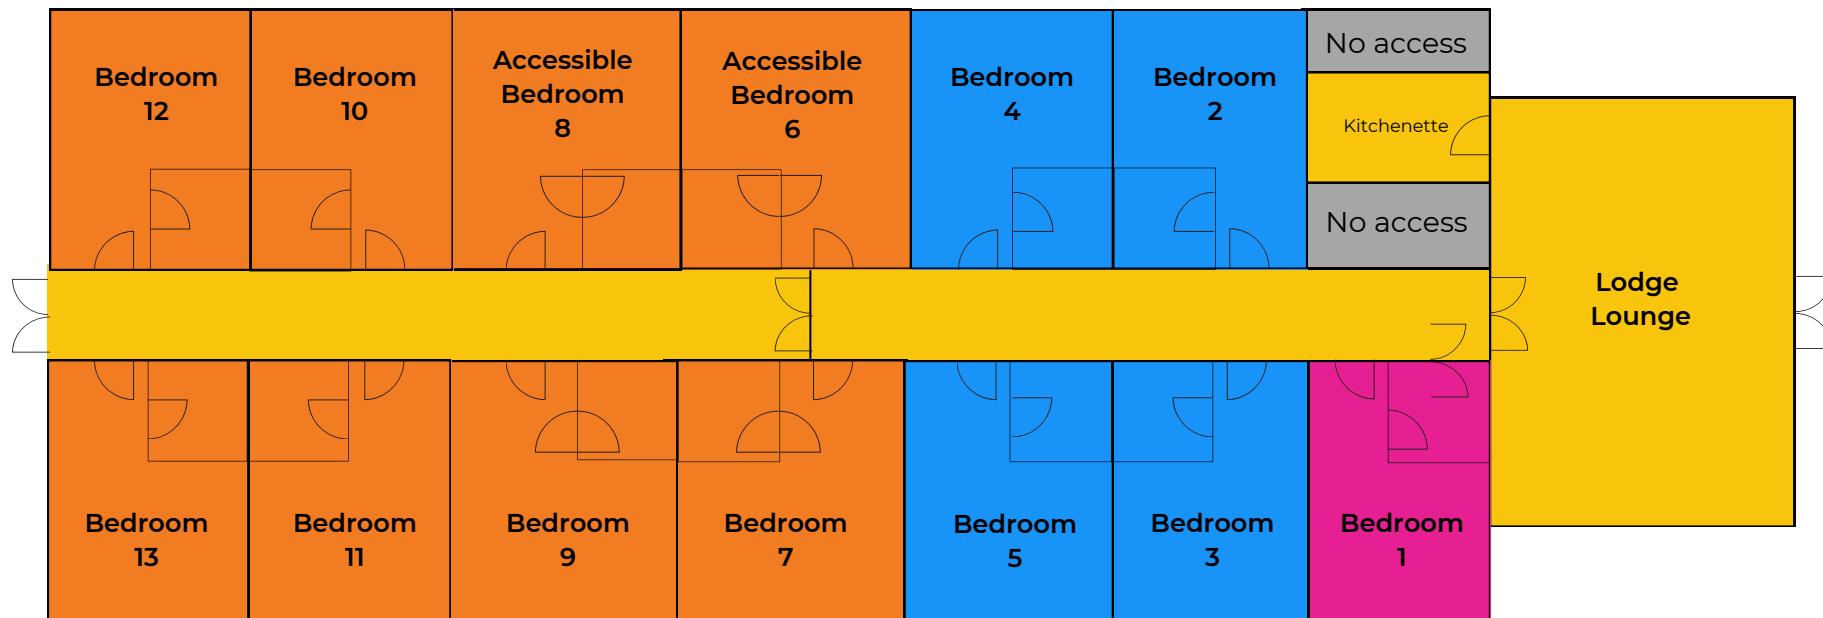

# Grasmere Lodge

-  2 Single Beds
-  4 Beds (2 Single Beds & 1 Bunk Bed)
-  5 Beds (1 Single Bed & 2 sets of Bunk Beds)

All bedrooms are ensuite with bath tubs (with shower over bath) except our accessible rooms which have wet rooms.

Lodge Plan is not to scale.