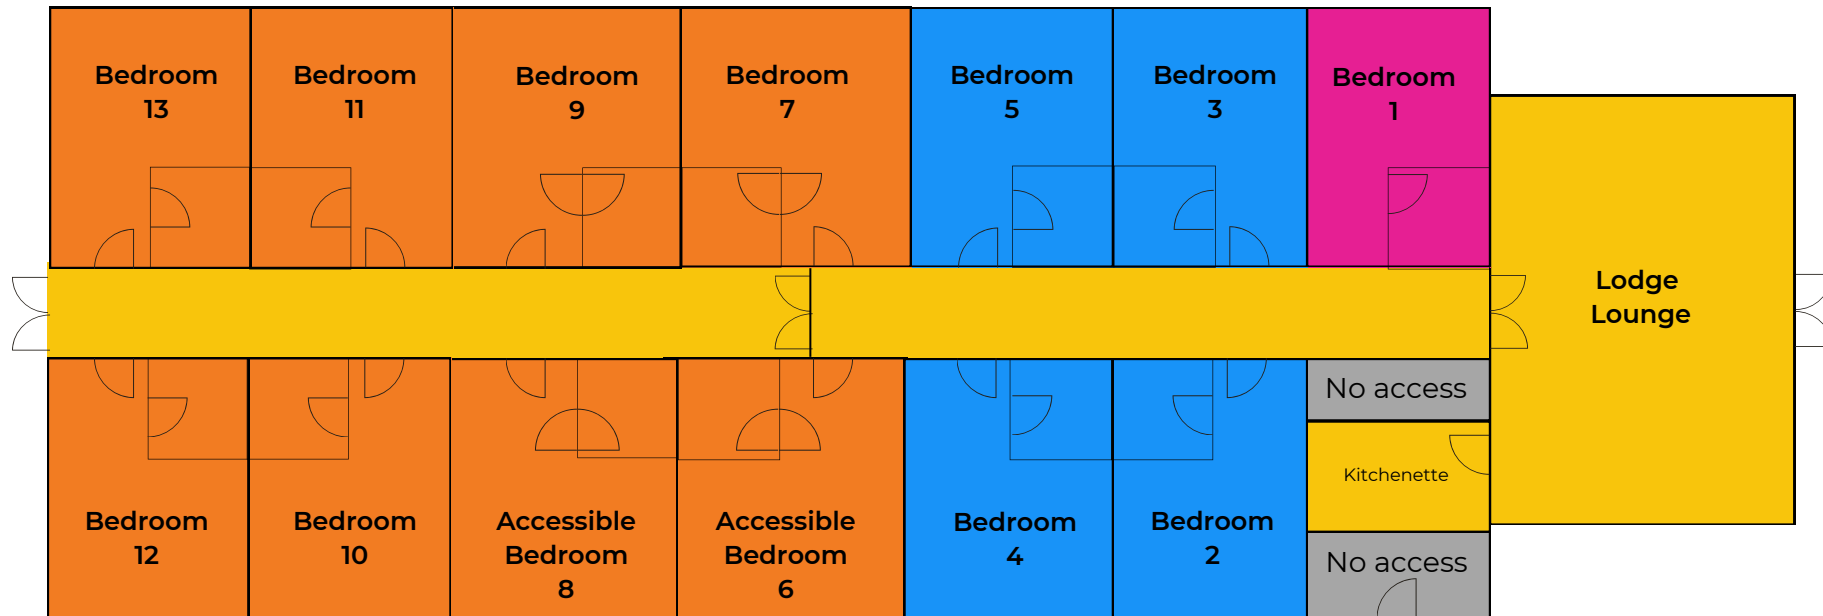

# Derwent Lodge

- 2 Single Beds
- 4 Beds (2 Single Beds & 1 Bunk Bed)
- 5 Beds (1 Single Bed & 2 sets of Bunk Beds)

All bedrooms are ensuite with bath tubs (with shower over bath) except our accessible rooms which have wet rooms.

Lodge Plan is not to scale.