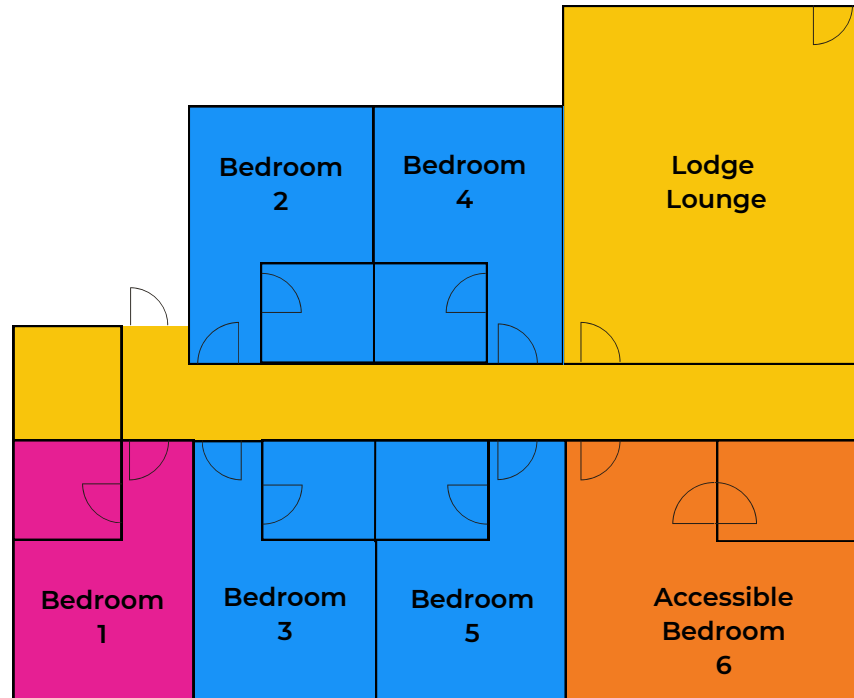

Coniston Lodge

-  3 Beds (3 Single Beds)
-  6 Beds (3 set of Bunk Beds)
-  7 Beds (1 Single Bed & 3 sets of Bunk Beds)

All bedrooms are ensuite with bath tubs (with shower over bath) except our accessible rooms which have wet rooms.

Lodge Plan is not to scale.