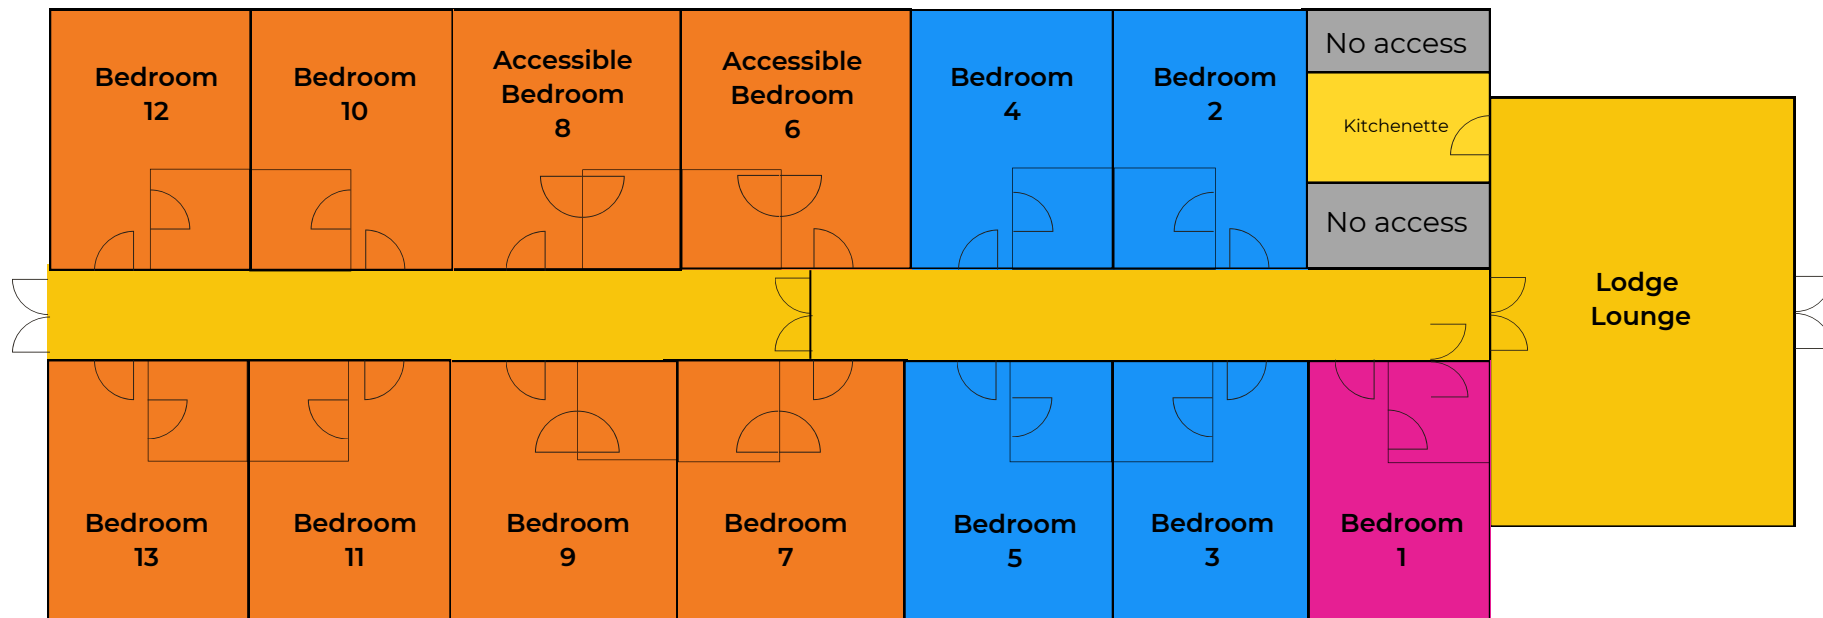

# Buttermere Lodge

- 2 Single Beds
- 4 Beds (2 Single Beds & 1 Bunk Bed)
- 5 Beds (1 Single Bed & 2 sets of Bunk Beds)

All bedrooms are ensuite with bath tubs (with shower over bath) except our accessible rooms which have wet rooms.

Lodge Plan is not to scale.