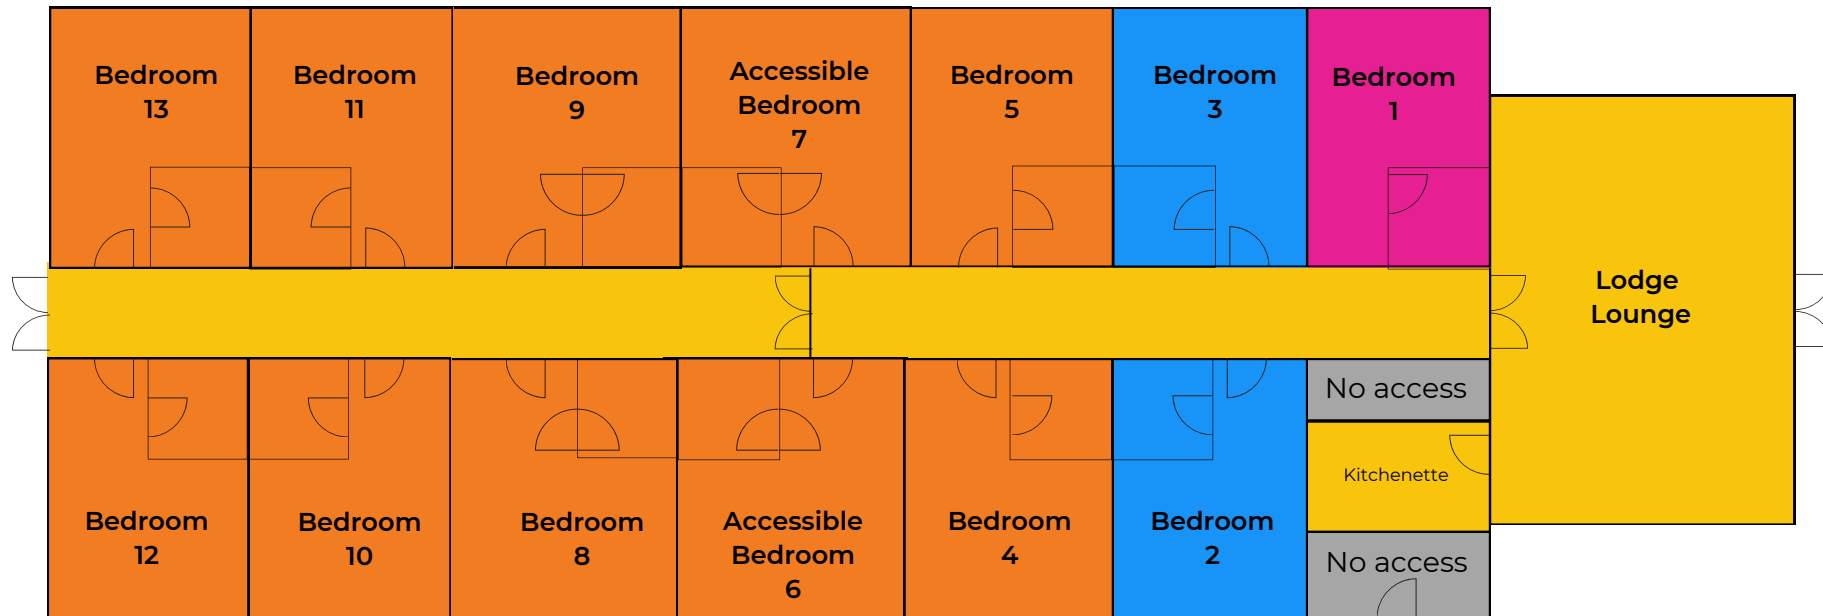

# Windermere Lodge

-  2 Single Beds
-  4 Beds (2 Single Beds & 1 Bunk Bed)
-  5 Beds (1 Single Bed & 2 sets of Bunk Beds)

All bedrooms are ensuite with bath tubs (with shower over bath) accept our accessible rooms which have wet rooms.

Lodge Plan is not to scale.