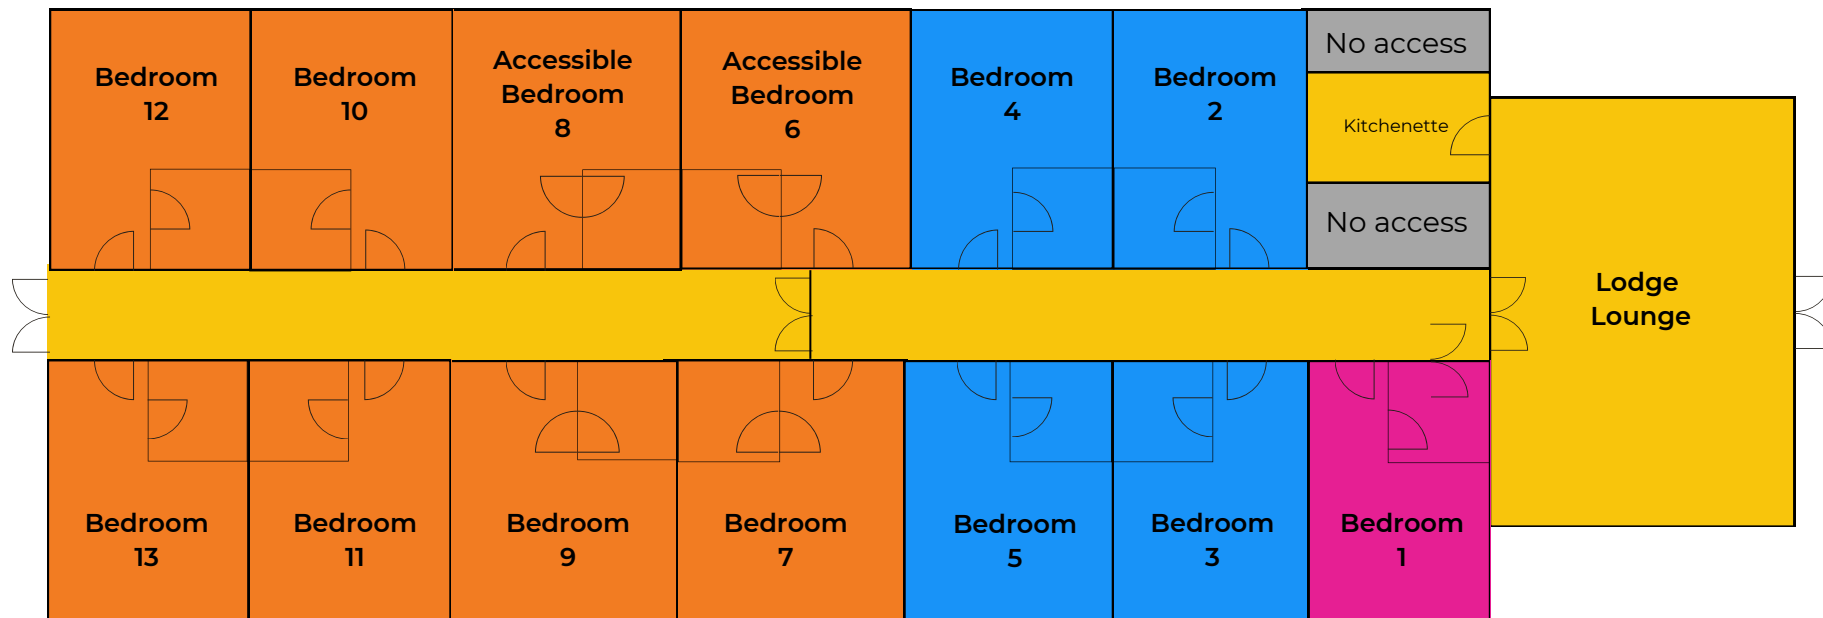

# Grasmere Lodge

-  2 Single Beds
-  4 Beds (2 Single Beds & 1 Bunk Bed)
-  5 Beds (1 Single Bed & 2 sets of Bunk Beds)

All bedrooms are ensuite with bath tubs (with shower over bath) accept our accessible rooms which have wet rooms.

Lodge Plan is not to scale.