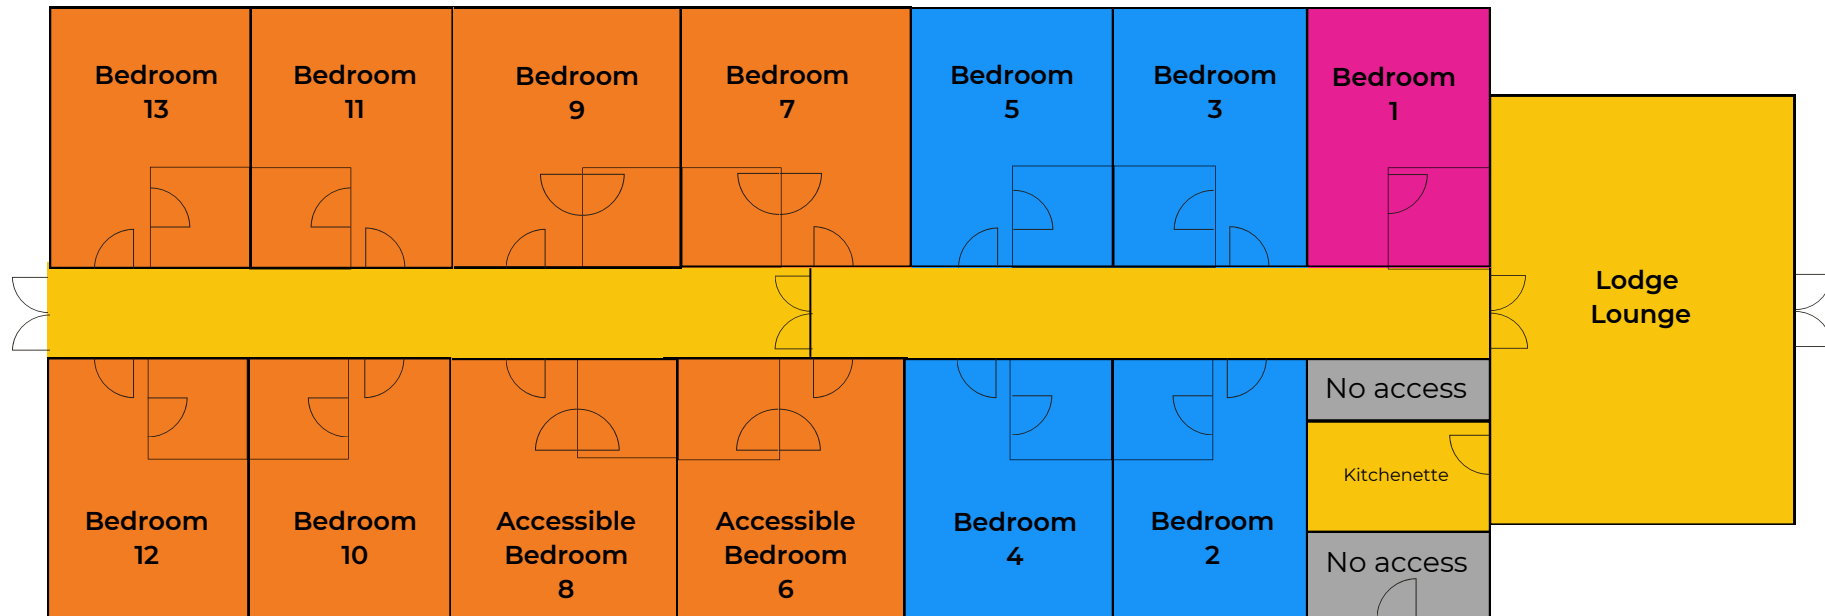

Derwent Lodge

- 2 Single Beds
- 4 Beds (2 Single Beds & 1 Bunk Bed)
- 5 Beds (1 Single Bed & 2 sets of Bunk Beds)

All bedrooms are ensuite with bath tubs (with shower over bath) accept our accessible rooms which have wet rooms.

Lodge Plan is not to scale.