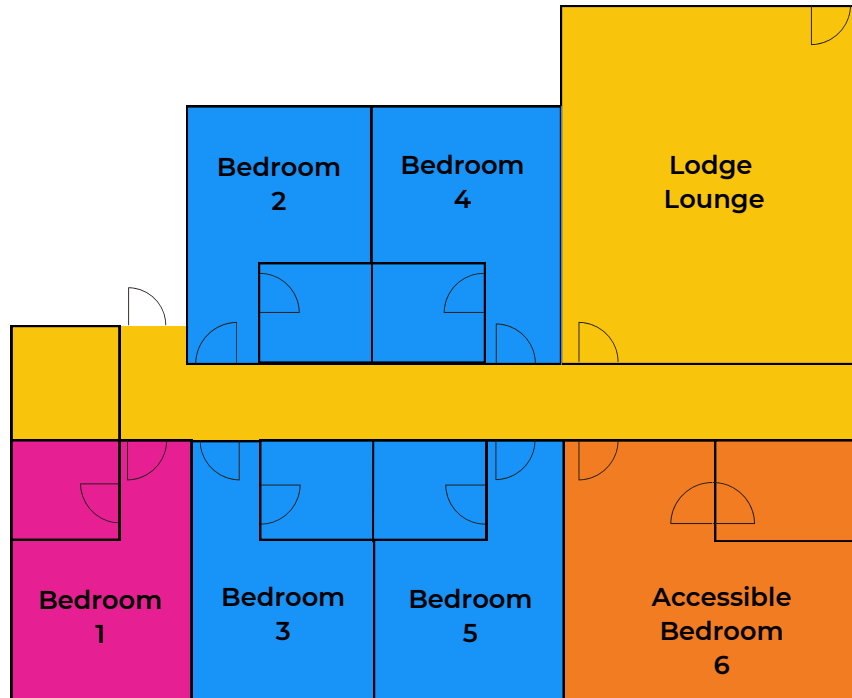

Coniston Lodge

-  3 Beds (3 Single Beds)
-  6 Beds (3 set of Bunk Beds)
-  7 Beds (1 Single Bed & 3 sets of Bunk Beds)

All bedrooms are ensuite with bath tubs (with shower over bath) accept our accessible rooms which have wet rooms.

Lodge Plan is not to scale.