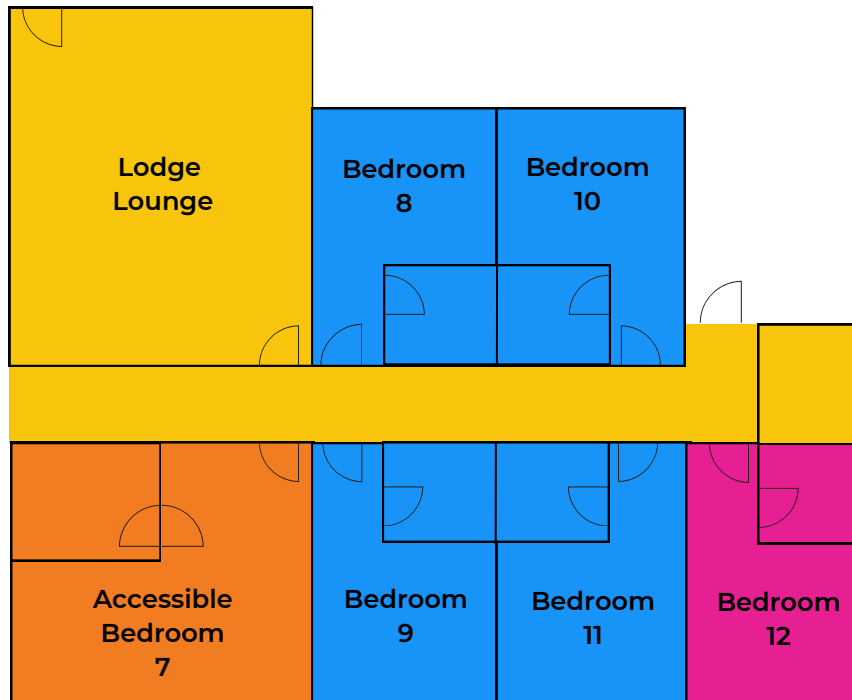

# Chasewater Lodge

-  3 Beds (3 Single Beds)
-  6 Beds (3 sets of Bunk Beds)
-  7 Beds (1 Single Bed & 3 sets of Bunk Beds)

All bedrooms are ensuite with bath tubs (with shower over bath) accept our accessible rooms which have wet rooms.

Lodge Plan is not to scale.