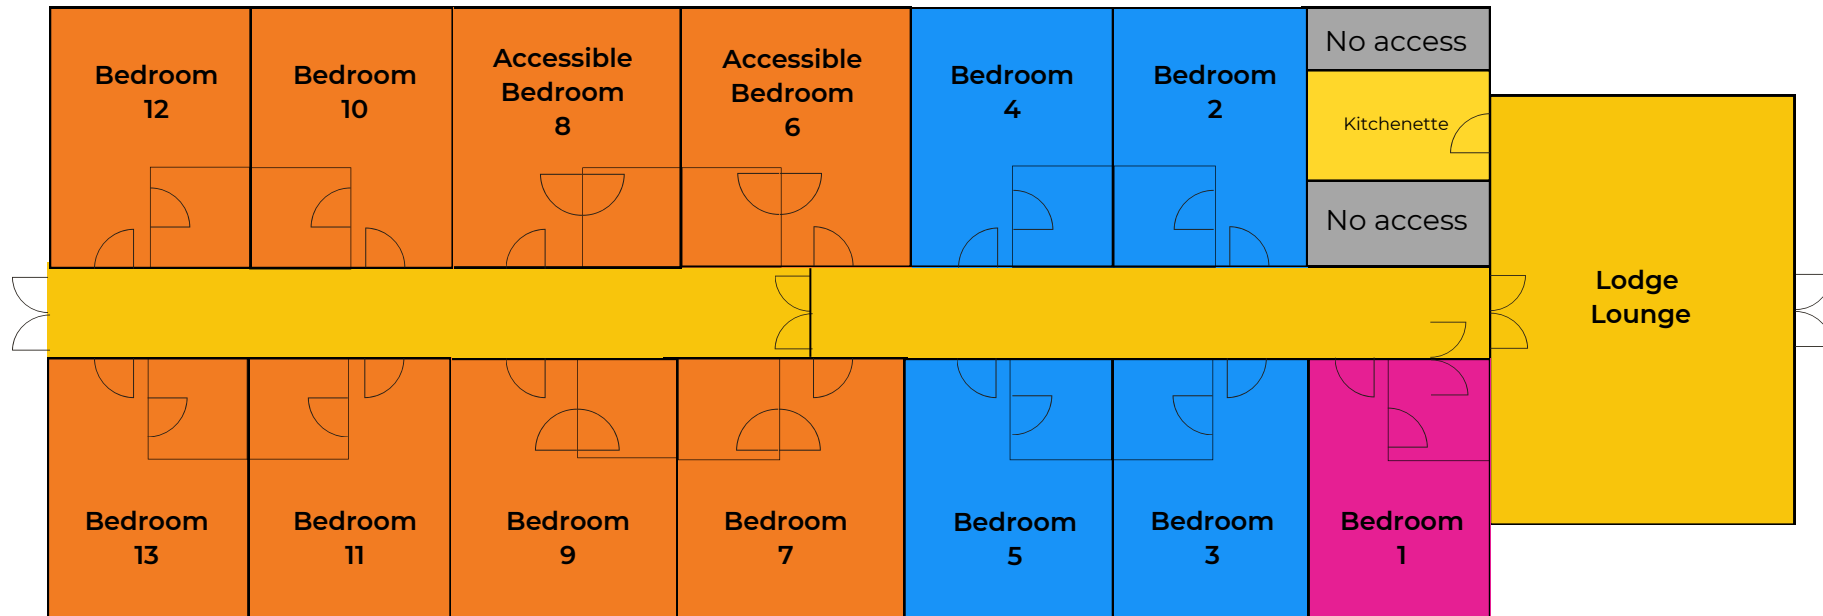

Buttermere Lodge

- 2 Single Beds
- 4 Beds (2 Single Beds & 1 Bunk Bed)
- 5 Beds (1 Single Bed & 2 sets of Bunk Beds)

All bedrooms are ensuite with bath tubs (with shower over bath) accept our accessible rooms which have wet rooms.

Lodge Plan is not to scale.